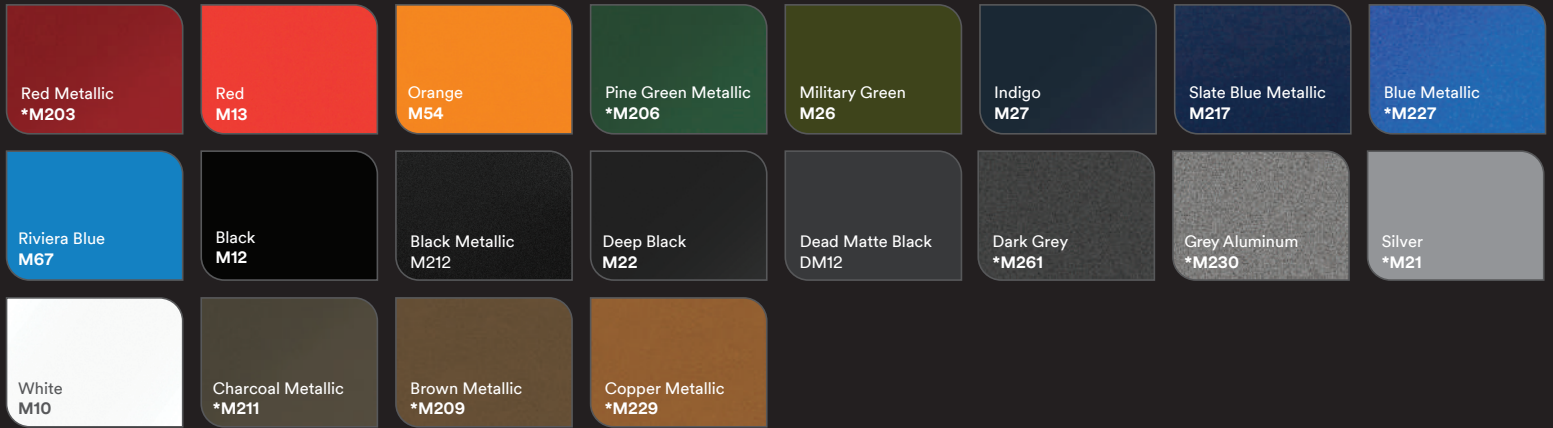

## Satin

---

## Textures

---

## Chrome

---

# Colour Flips

Contact your 3M sales representative  
for more information or visit:

**3M.ca/2080**

\*Metallic and/or pearl colours shown on monitor and when printed are approximate representations of actual colours available.